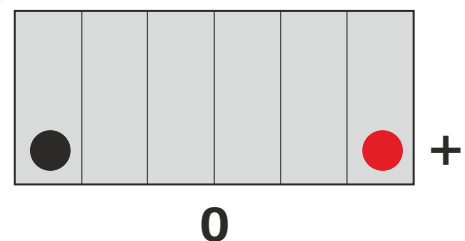

BPOWER[®]

Bpower CLASSIC YB7L-B

STANDARD 12V - DRY LOAD

Parameters

Voltage	12V
Capacity	8Ah
Current	100A

Dimensions

Length	135mm
Width	75mm
Height	133mm

Weight

With electrolyte	2,83kg
------------------	--------

Case Features

Cell configuration	Right+
Cell layout	6

Technology

Technology	CA/CA
Separator	AGM
Recommended charging current	0,8A
Mounting Angle	360°

Type of terminal

Front View

Side View

Cell Configuration

Top View

The date of issue of catalog card 04/2018